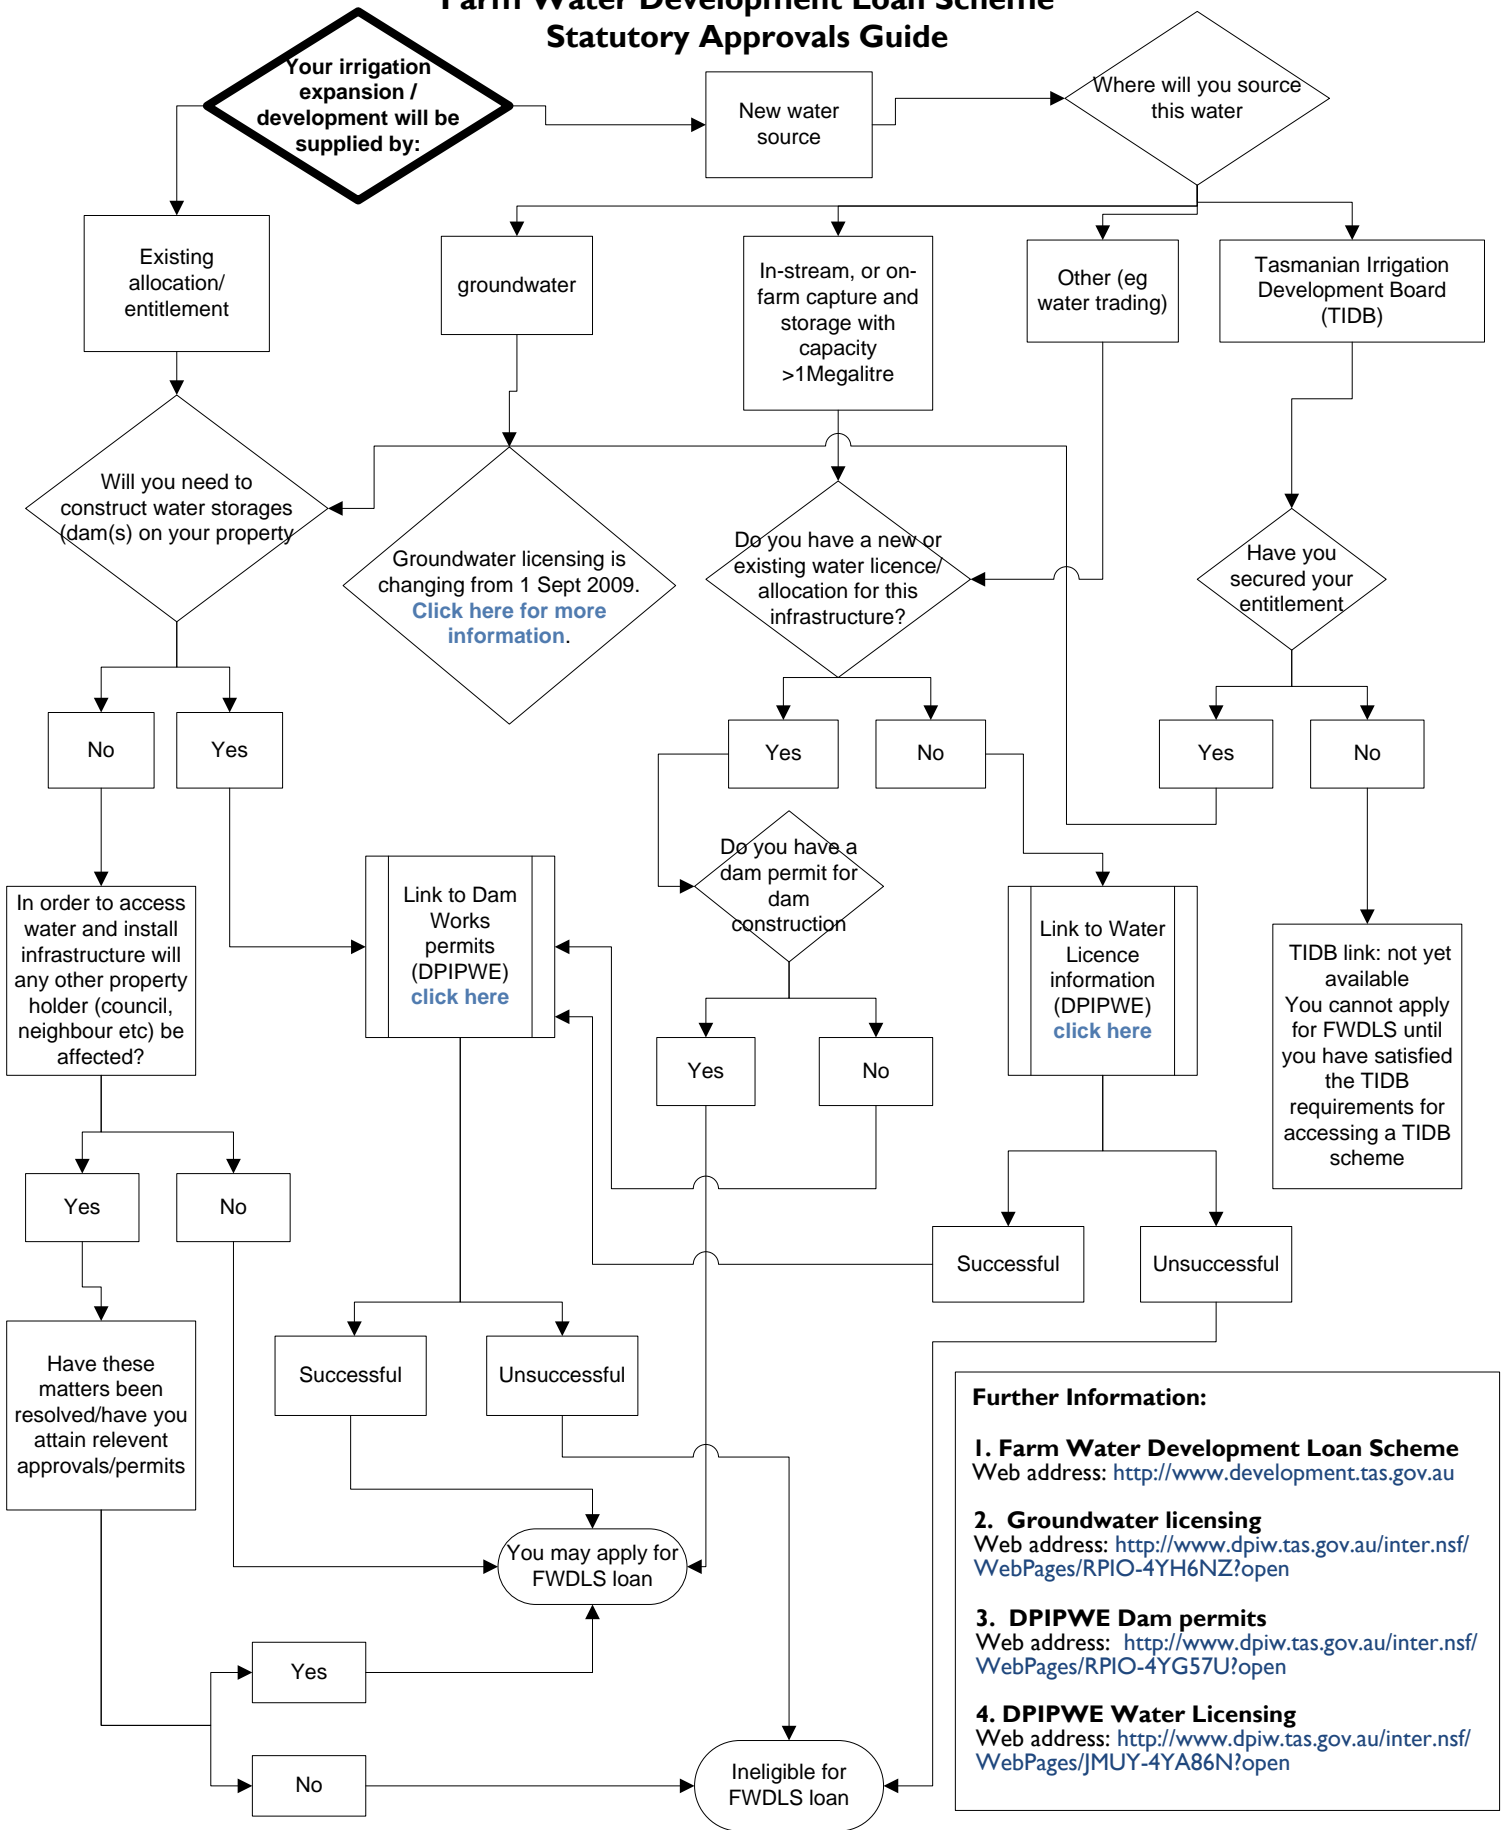

# Farm Water Development Loan Scheme Statutory Approvals Guide

**Further Information:**

- 1. Farm Water Development Loan Scheme**  
Web address: <http://www.development.tas.gov.au>
- 2. Groundwater licensing**  
Web address: <http://www.dpiw.tas.gov.au/inter.nsf/WebPages/RPIO-4YH6NZ?open>
- 3. DPIPWE Dam permits**  
Web address: <http://www.dpiw.tas.gov.au/inter.nsf/WebPages/RPIO-4YG57U?open>
- 4. DPIPWE Water Licensing**  
Web address: <http://www.dpiw.tas.gov.au/inter.nsf/WebPages/JMUJ-4YA86N?open>